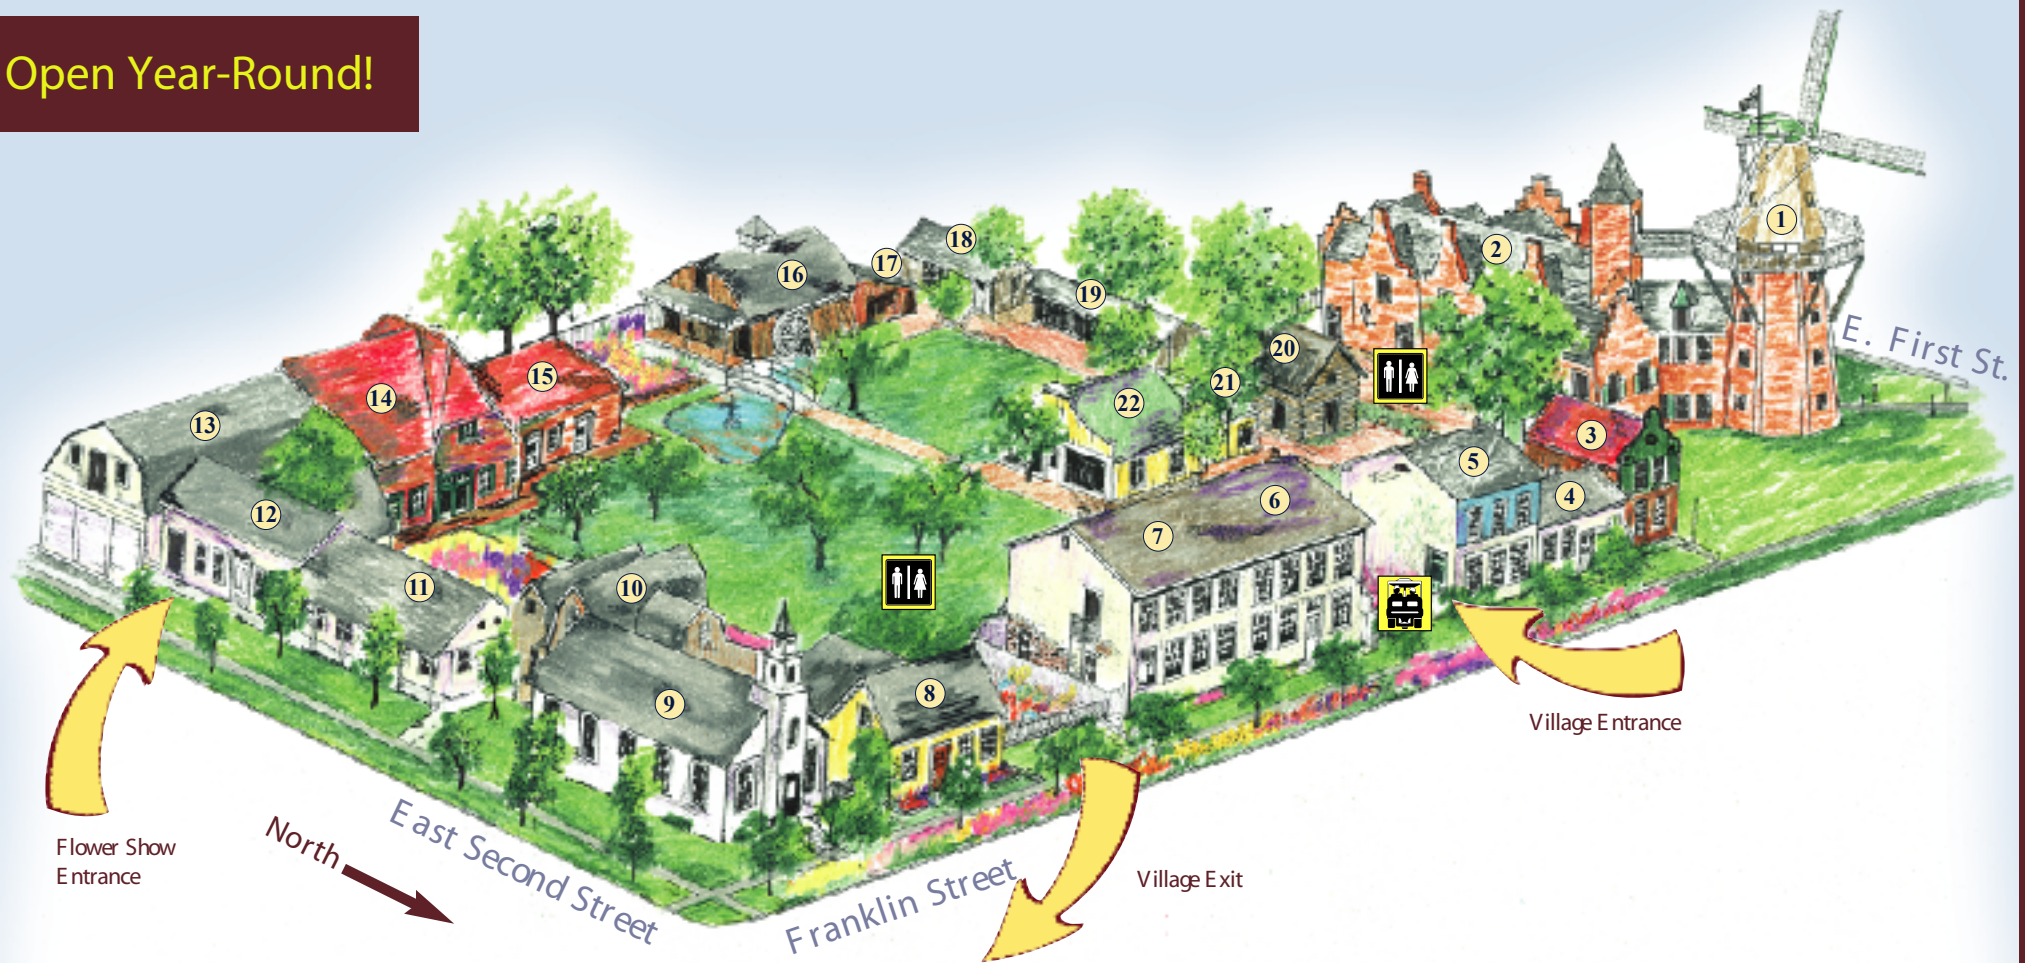

Open Year-Round!

- ① Vermeer Windmill
- ② Interpretive Center  
(Miniature Dutch Village)
- ③ Dutch House
- ④ Sterrenberg Library
- ⑤ 1849 Van Spanckeren Store
- ⑥ Pella Historical Society Offices
- ⑦ 1849 Wyatt Earp House
- ⑧ Blom House
- ⑨ Scholte Church
- ⑩ Viersen House
- ⑪ Farm House
- ⑫ 19th Century House
- ⑬ Village Barn
- ⑭ Heritage Hall
- ⑮ Dutch Bakery
- ⑯ Beason-Blommers Grist Mill
- ⑰ Blacksmith Shop
- ⑱ Pottery Shop
- ⑲ Carriage House/Straw House
- ⑳ Log Cabin
- ㉑ Gift Shop
- ㉒ Werkplaats